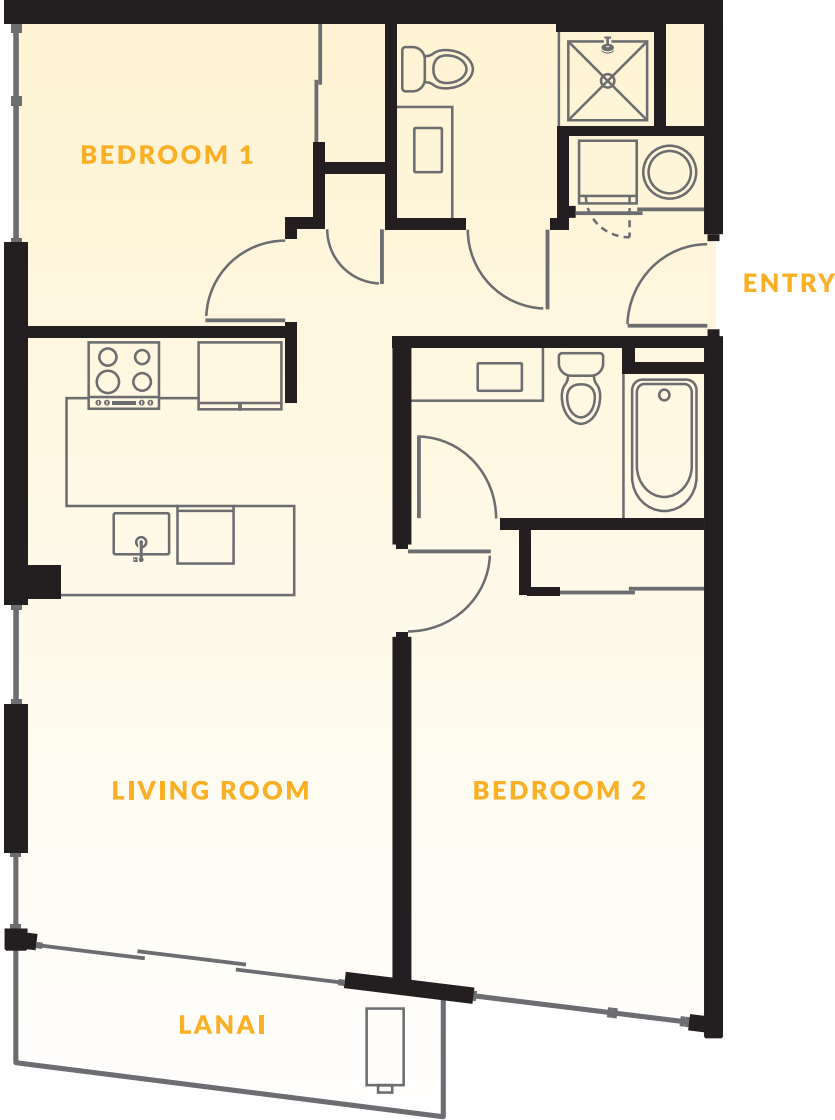

# ILILANI FLOOR PLAN: UNIT MU

2 Bedrooms / 2 Bathrooms

**LIVING AREA**

Interior: 786 square feet  
Lanai: 89 square feet  
Total: 875 square feet

*Units on Levels 16 - 42*

# ILILANI FLOOR PLAN: UNIT M

2 Bedrooms / 2 Bathrooms

**LIVING AREA**

Interior: 783 square feet  
Lanai: 89 square feet  
Total: 872 square feet

*Units on Levels 10 - 15*