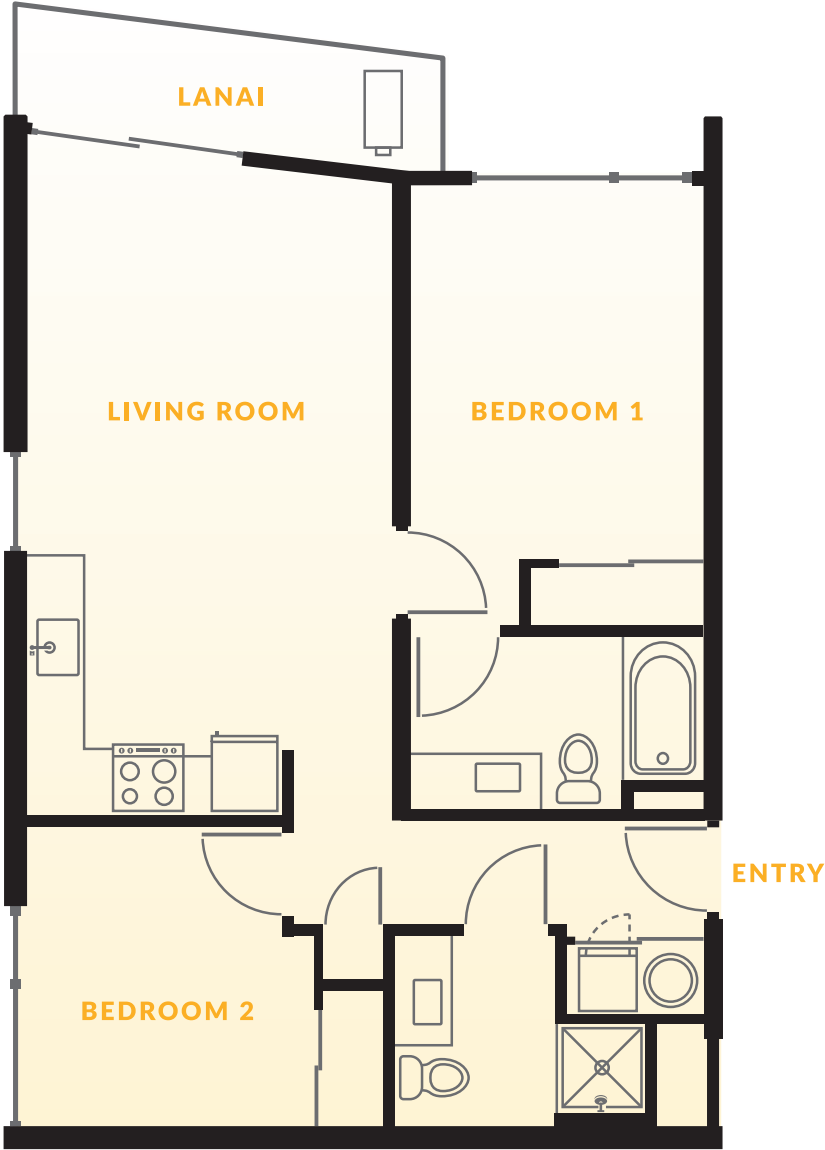

# ILILANI FLOOR PLAN: UNIT AL

2 Bedrooms / 2 Bathrooms

**LIVING AREA**

Interior: 781 square feet  
Lanai: 68 square feet  
Total: 849 square feet

*Units on Levels 2 - 8*

# ILILANI FLOOR PLAN: UNIT AA

2 Bedrooms / 2 Bathrooms

**LIVING AREA**

Interior: 787 square feet  
Lanai: 68 square feet  
Total: 855 square feet

*Units on Levels 9*

# ILILANI FLOOR PLAN: UNIT A

2 Bedrooms / 2 Bathrooms

**LIVING AREA**

Interior: 787 square feet  
Lanai: 68 square feet  
Total: 855 square feet

*Units on Levels 10 - 15*