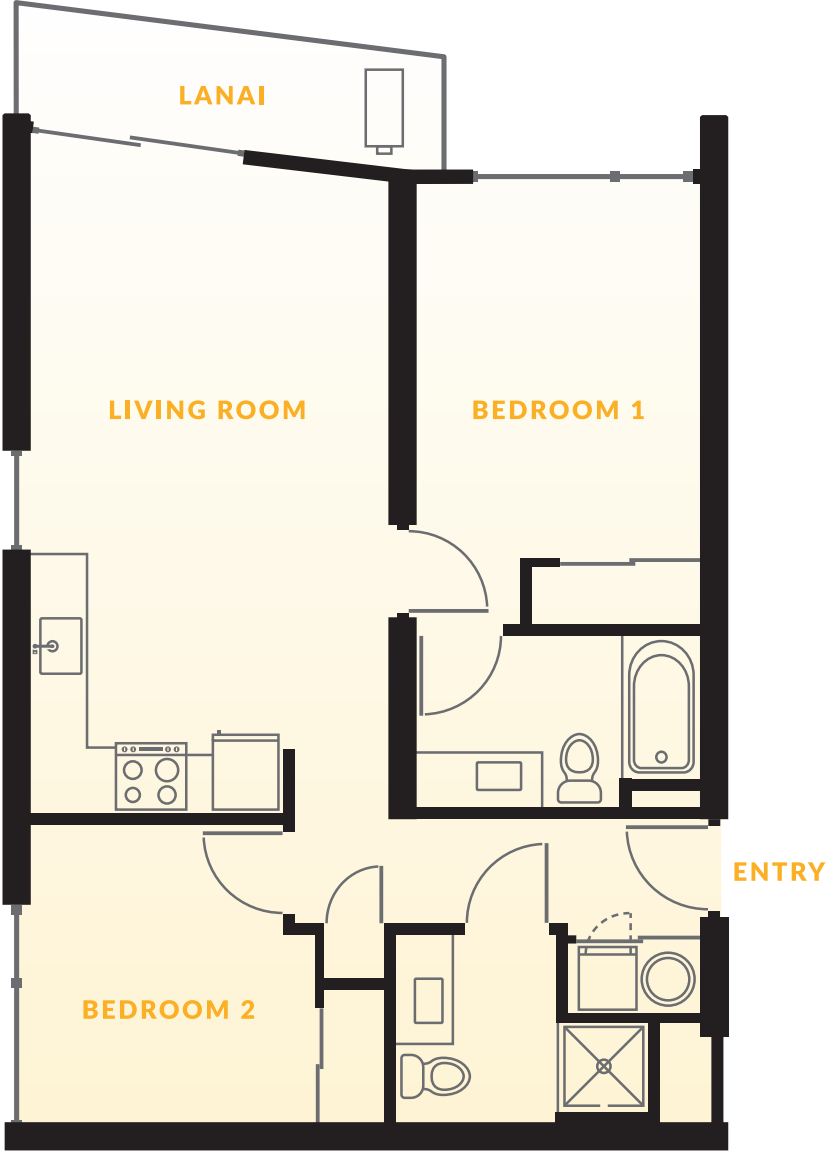

# ILILANI FLOOR PLAN: UNIT AL

2 Bedrooms / 2 Bathrooms

**LIVING AREA**

Interior: 781 square feet  
Lanai: 68 square feet  
Total: 849 square feet

*Units on Levels 2 - 8*

# ILILANI FLOOR PLAN: UNIT AA

2 Bedrooms / 2 Bathrooms

**LIVING AREA**

Interior: 787 square feet  
Lanai: 68 square feet  
Total: 855 square feet

*Units on Levels 9*

# ILILANI FLOOR PLAN: UNIT A

2 Bedrooms / 2 Bathrooms

**LIVING AREA**

Interior: 787 square feet  
Lanai: 68 square feet  
Total: 855 square feet

*Units on Levels 10 - 15*